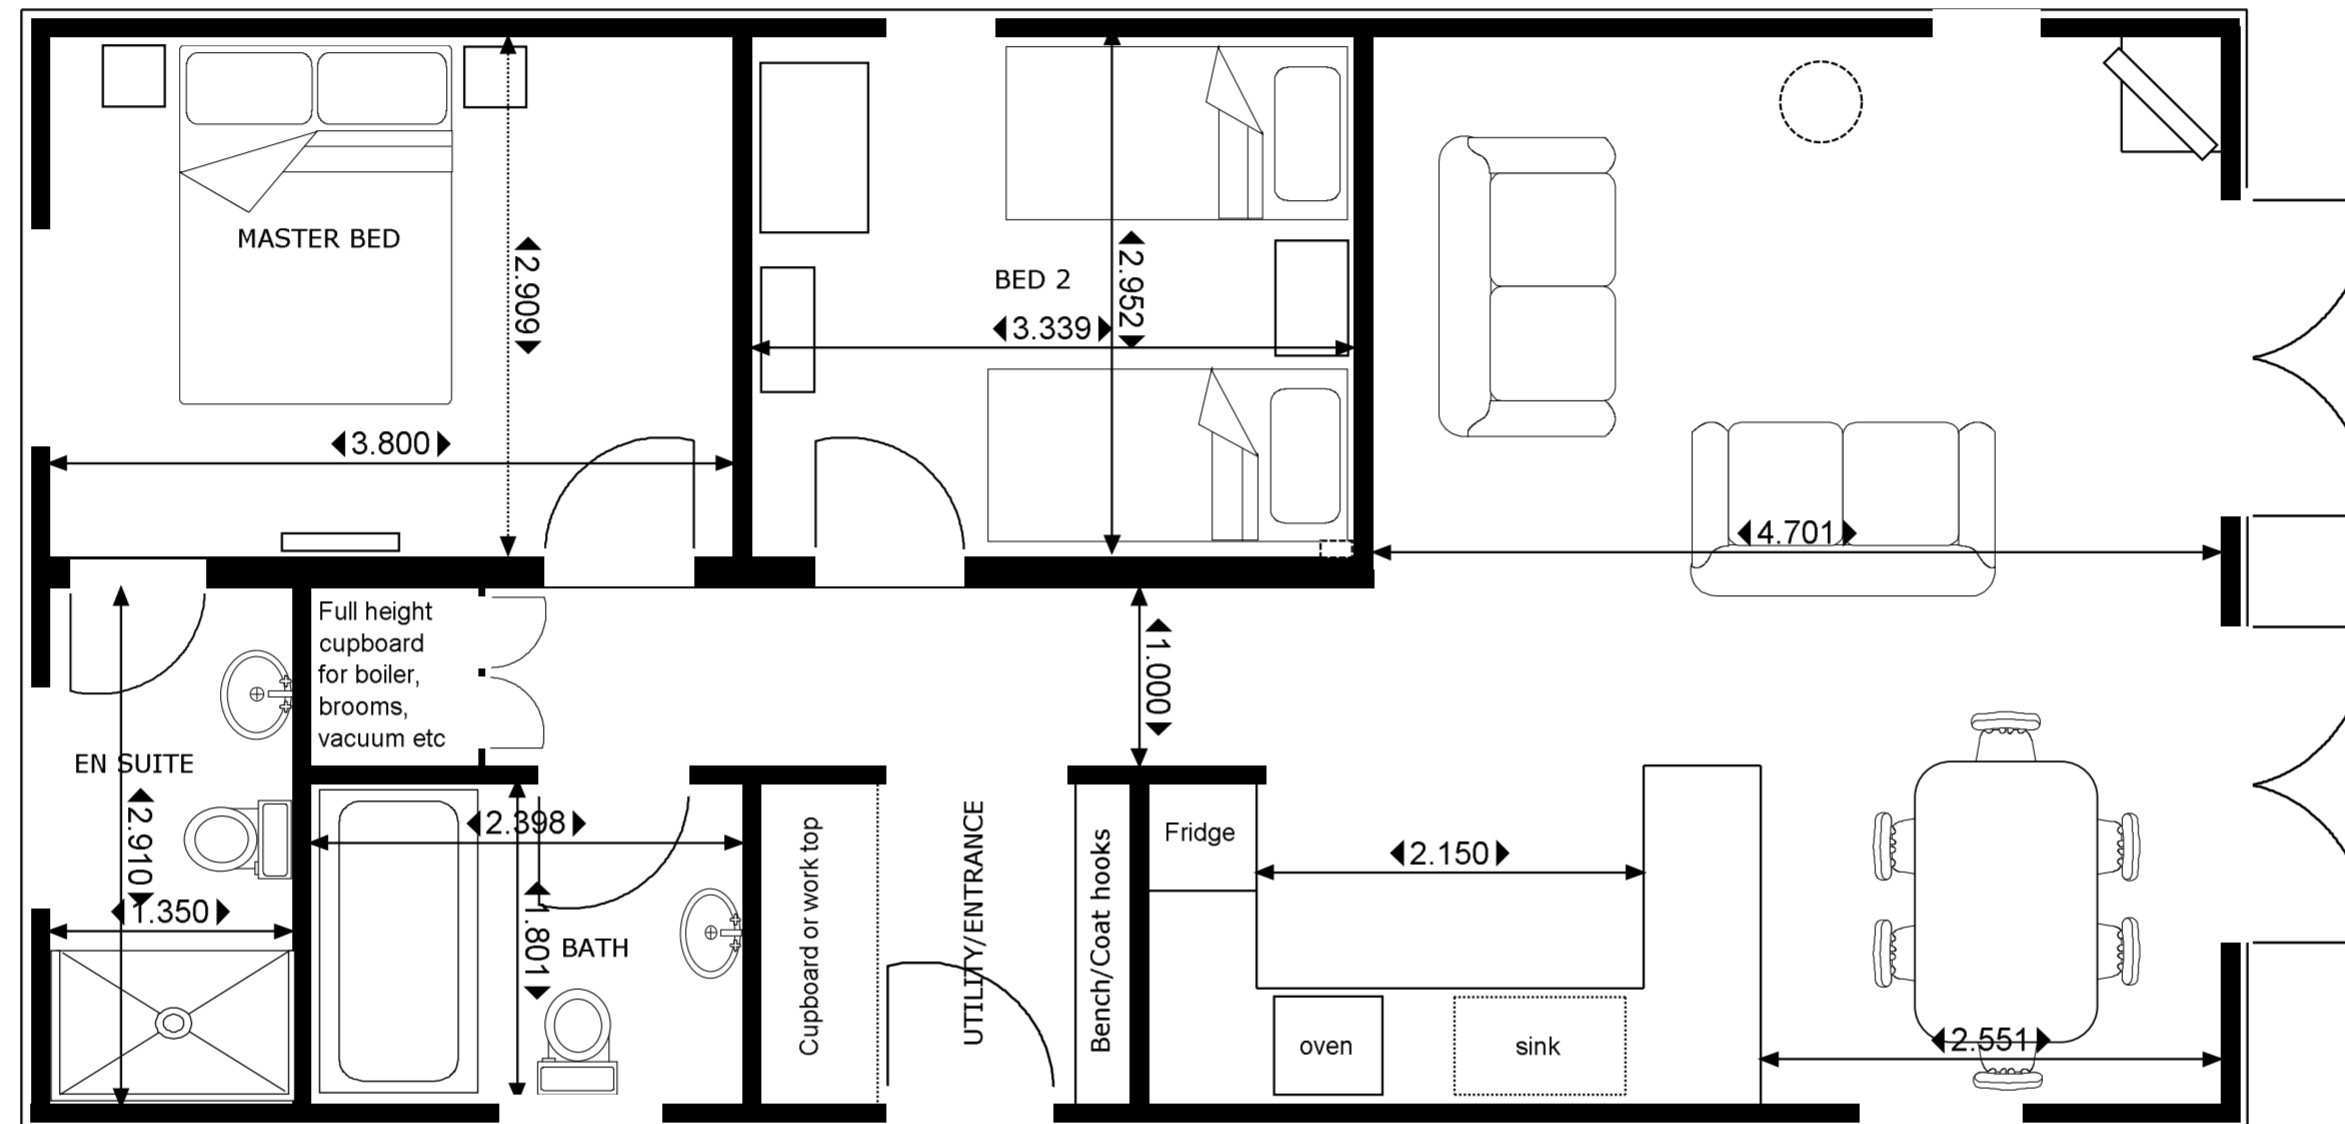

THE RUNSWICK

2 bedroom, 2 bathroom
1 storey home
6.2x12 metres

Drawings and illustrations are for guide only, and are subject to alteration upon final engineer's recommendations.