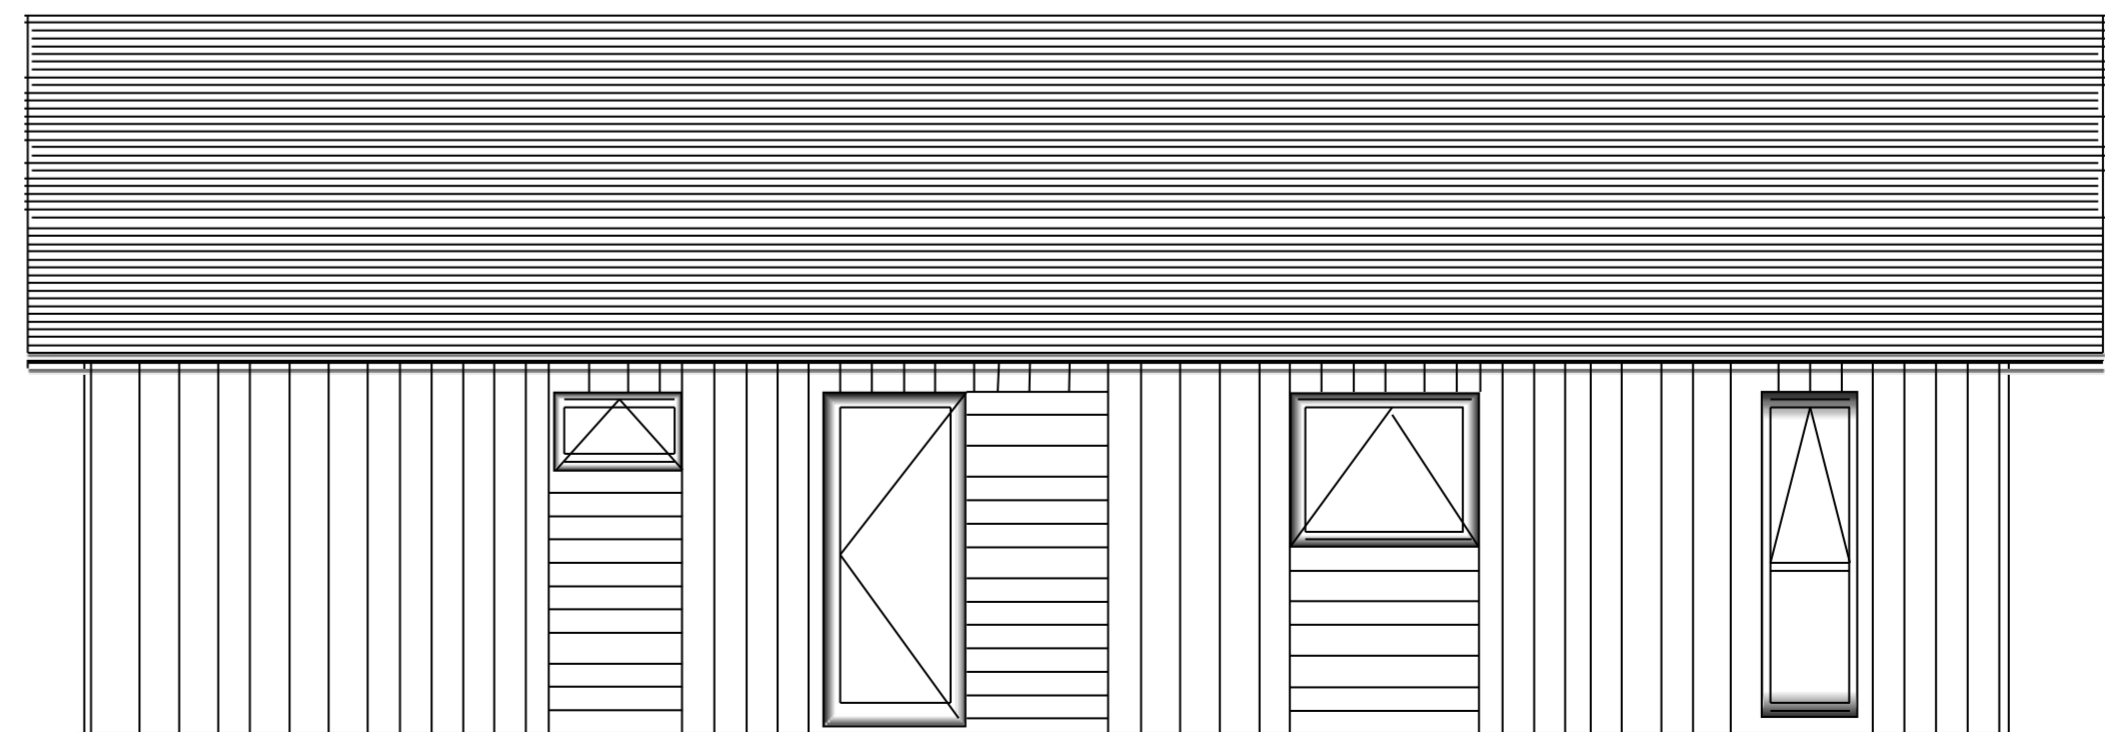

THE RUNSWICK

2 bedroom, 2 bathroom
1 storey home
6.2x12 metres

Drawings and illustrations are for guide only, and are subject to alteration upon final engineer's recommendations.